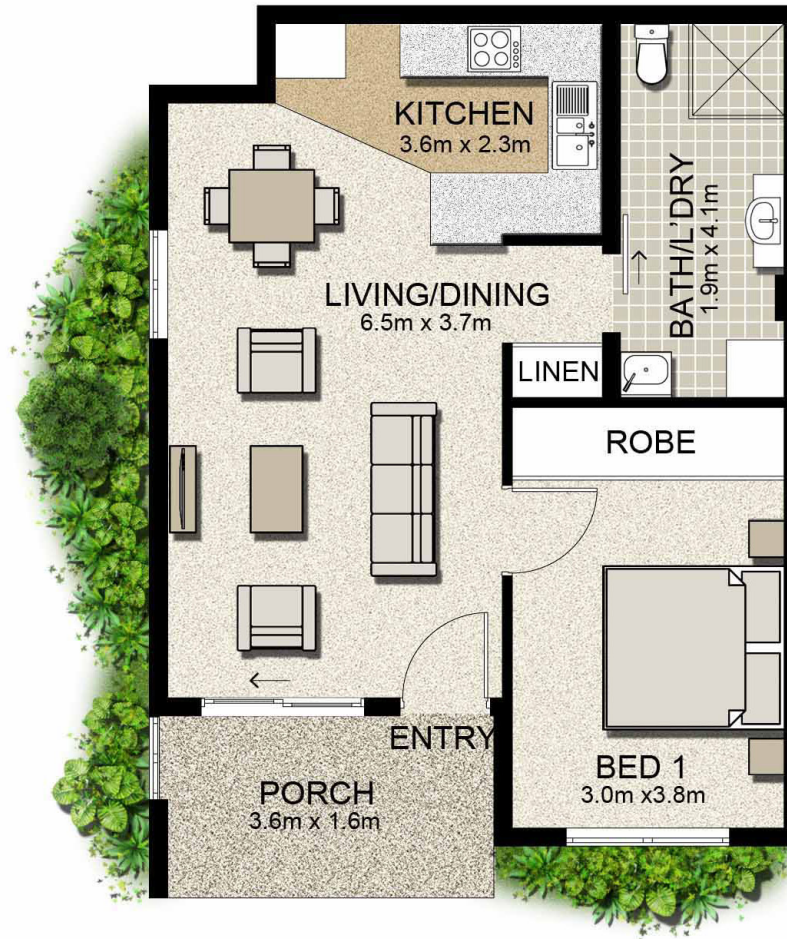

Anzac Village

Colooli 243

Internal Living Area	54 m ²
Porch	7 m ²
Garage	17 m ²
Total	78 m ²

All floor plans, dimensions and measurements are an approximate only and shown for illustrative purposes and may contain items that are not included in the final specifications.