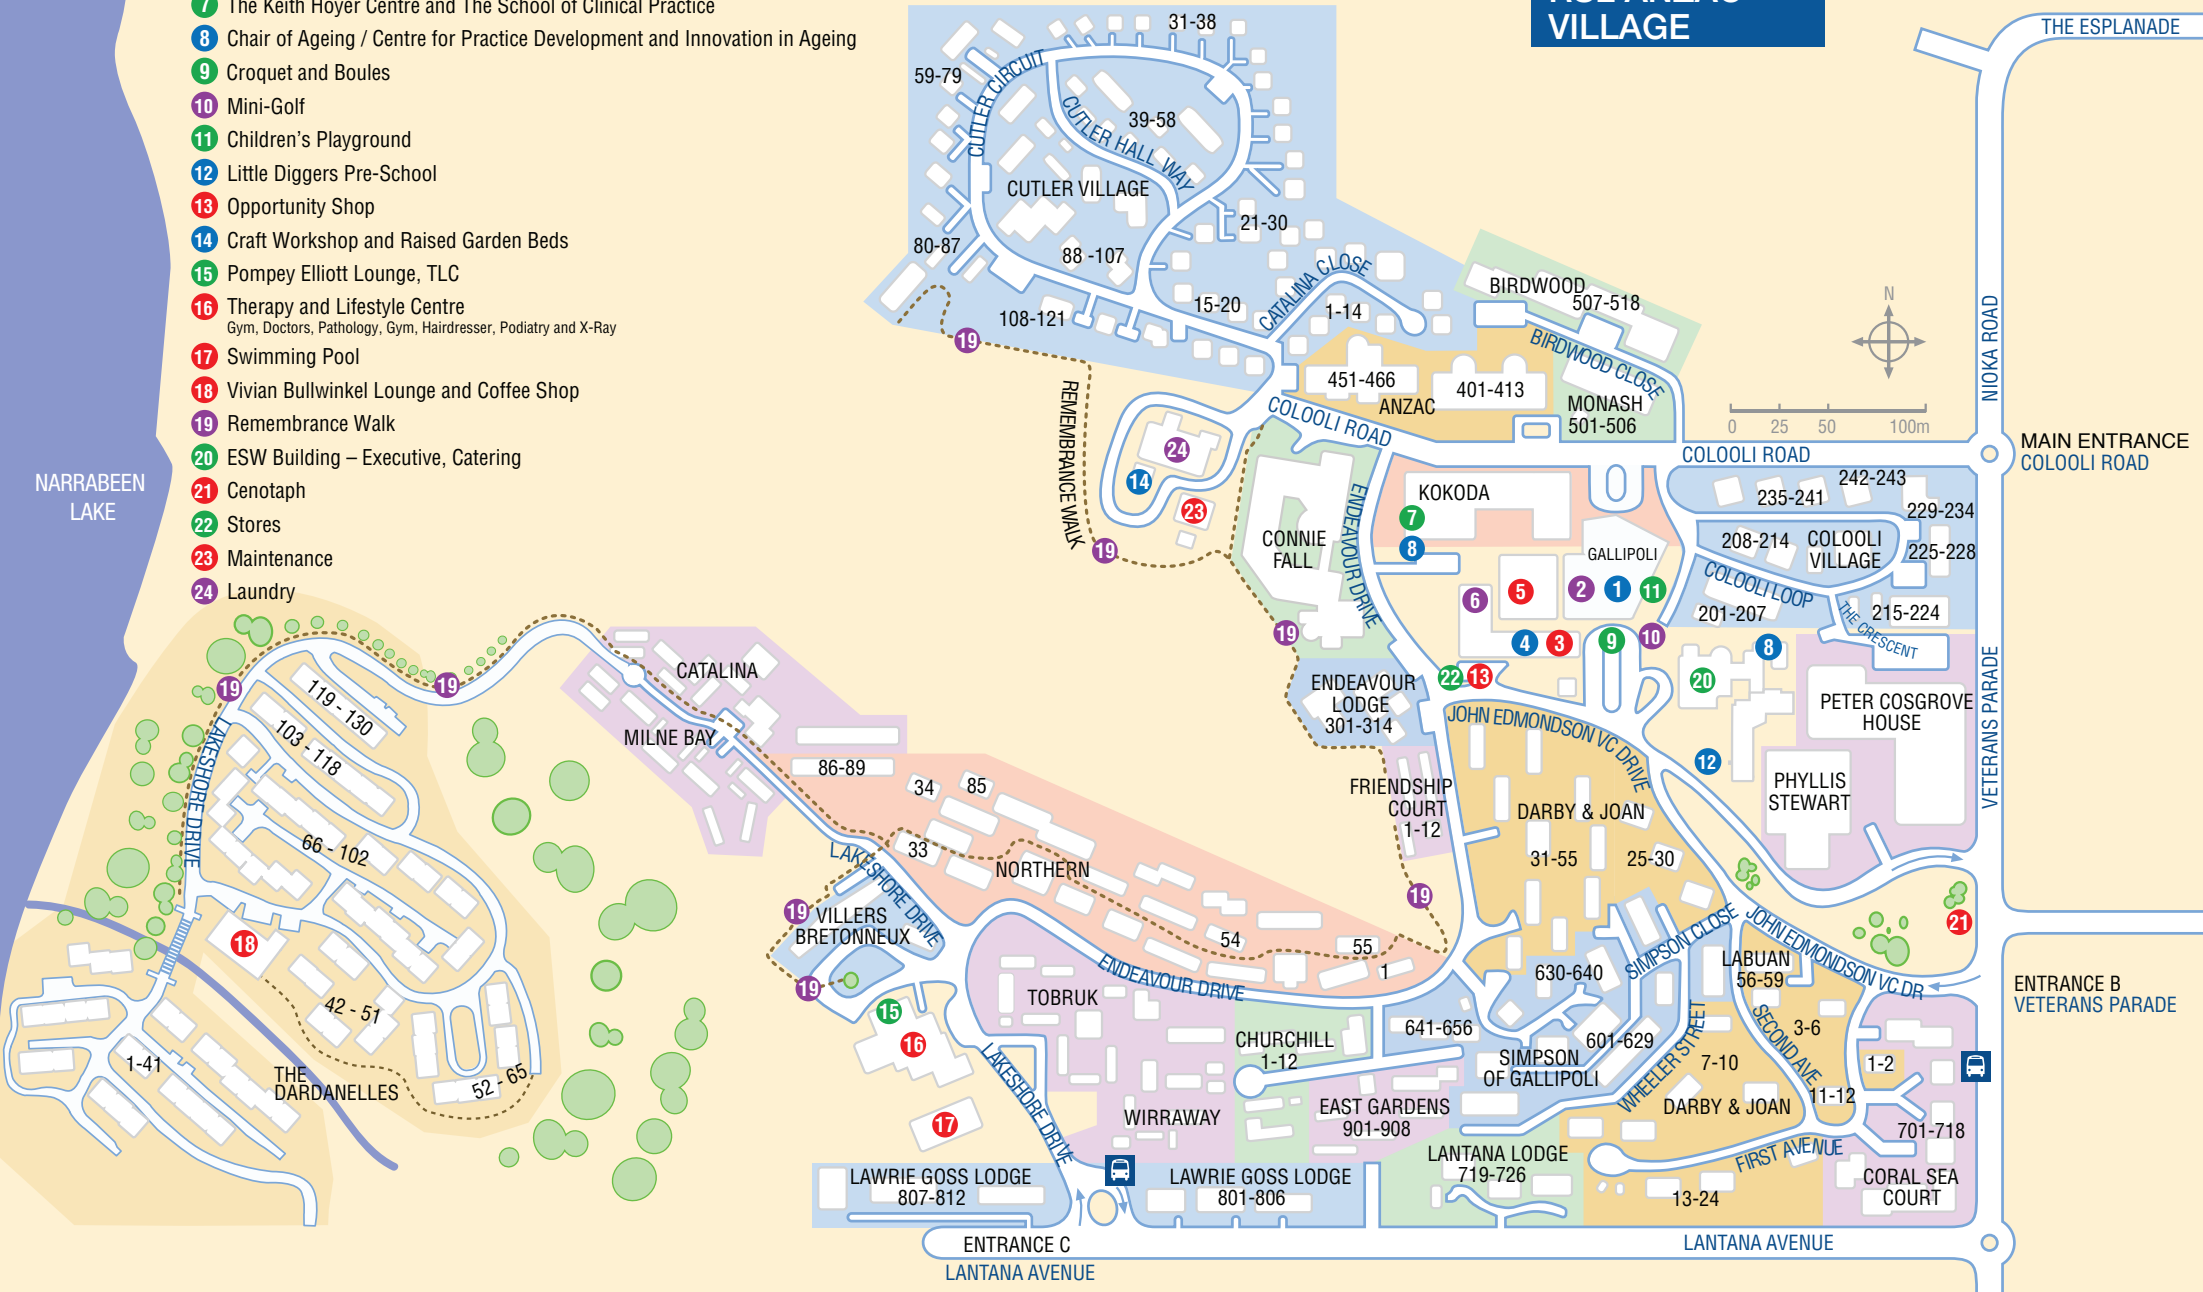

- 1 Reception, Gallipoli Village Centre
- 2 DugOut Café, Bar and Bistro, Gallipoli
- 3 Chapel
- 4 War Museum and Village Museum
- 5 Bowling Green
- 6 Montgomery Centre
- 7 The Keith Hoyer Centre and The School of Clinical Practice
- 8 Chair of Ageing / Centre for Practice Development and Innovation in Ageing
- 9 Croquet and Boules
- 10 Mini-Golf
- 11 Children's Playground
- 12 Little Diggers Pre-School
- 13 Opportunity Shop
- 14 Craft Workshop and Raised Garden Beds
- 15 Pompey Elliott Lounge, TLC
- 16 Therapy and Lifestyle Centre
Gym, Doctors, Pathology, Gym, Hairdresser, Podiatry and X-Ray
- 17 Swimming Pool
- 18 Vivian Bullwinkel Lounge and Coffee Shop
- 19 Remembrance Walk
- 20 ESW Building – Executive, Catering
- 21 Cenotaph
- 22 Stores
- 23 Maintenance
- 24 Laundry

RSL
LifeCare

RSL ANZAC VILLAGE

NARRABEEN LAKE

THE ESPLANADE

MAIN ENTRANCE
COLOOLI ROAD

ENTRANCE B
VETERANS PARADE

ENTRANCE C
LANTANA AVENUE

0 25 50 100m